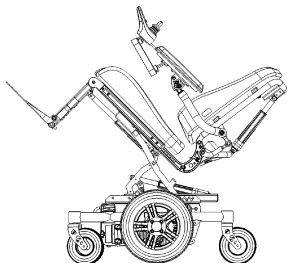

X10 SERIES ^S

With Agilo Seating System

Tüv approved acc. To EN12184:2014
Crash tested acc. To ISO7176-19:2008

Dimensions		MWD S
Maximum user weight	kg	120
Maximum speed	km/h	10 / 8
Batteries	Ah	50
Total length	mm	1100
Total width	mm	540
Seat depth	mm	400 - 530
Seat width	mm	360-460
Seat height, cushion excluded	mm	390
Ground Clearance	mm	75
Backrest height*	mm	500-570
Powered backrest recline**	°	38
Powered tilt in space**	°	45
Powered seat lift**	mm	300
Drive Wheels (Puncture Protected)		3.00 X 8
Castor Wheels (Puncture Protected)		180x45