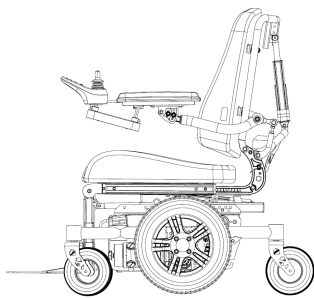

X10 SERIES ^S

With Agilo Seating System

Tüv approved acc. To EN12184:2014
Crash tested acc. To ISO7176-19:2008

Dimensions		MWD S
Maximum user weight	kg	120
Maximum speed	km/h	10 / 8
Batteries	Ah	50
Total length	mm	1100
Total width	mm	540
Seat depth	mm	400 - 530
Seat width	mm	360-460
Seat height, cushion excluded	mm	390
Ground Clearance	mm	75
Backrest height*	mm	500-570
Powered backrest recline**	°	38
Powered tilt in space**	°	45
Powered seat lift**	mm	300
Drive Wheels (Puncture Protected)		3.00 X 8
Castor Wheels (Puncture Protected)		180x45