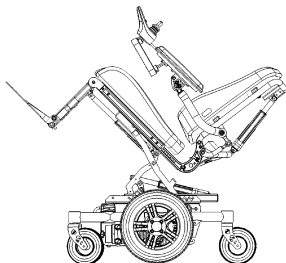

X10 SERIES

With Agilo Seating System

Tüv approved acc. To EN12184:2014
Crash tested acc. To ISO7176-19:2008

Dimensions		MWD
Maximum user weight	kg	160
Maximum speed	km/h	12.5 / 10 / 8
Batteries	Ah	50 / 60 / 78
Total length	mm	1130
Total width	mm	635
Seat depth	mm	420 - 560
Seat width	mm	420 - 540
Seat height, cushion excluded	mm	390
Ground Clearance	mm	75
Backrest height*	mm	500 - 570
Powered backrest recline**	°	38
Powered tilt in space**	°	45
Powered seat lift**	mm	300
Drive Wheels (Puncture Protected)		3.00 x 8
Castor Wheels (Puncture Proof)		180 x 45