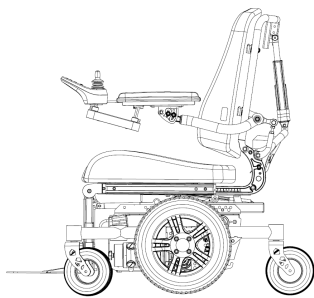

X10 SERIES

With Agilo Seating System

Tüv approved acc. To EN12184:2014
Crash tested acc. To ISO7176-19:2008

Dimensions		MWD
Maximum user weight	kg	160
Maximum speed	km/h	12.5 / 10 / 8
Batteries	Ah	50 / 60 / 78
Total length	mm	1130
Total width	mm	635
Seat depth	mm	420 - 560
Seat width	mm	420 - 540
Seat height, cushion excluded	mm	390
Ground Clearance	mm	75
Backrest height*	mm	500 - 570
Powered backrest recline**	°	38
Powered tilt in space**	°	45
Powered seat lift**	mm	300
Drive Wheels (Puncture Protected)		3.00 x 8
Castor Wheels (Puncture Proof)		180 x 45