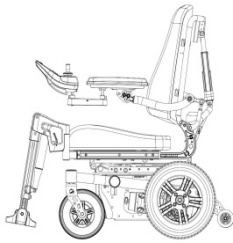

# X10

SERIES <sup>S</sup>

With Agilo Seating System

Tüv approved acc. To EN12184:2014  
Crash tested acc. To ISO7176-19:2008

Dimensions		RWD S
Maximum user weight	kg	100
Maximum speed	km/h	10 / 8 / (12.5)
Batteries	Ah	50
Total length	mm	1130
Total width	mm	540
Seat depth	mm	400 - 530
Seat width	mm	360-460
Seat height, cushion excluded	mm	390
Ground Clearance	mm	75
Backrest height*	mm	500-570
Powered backrest recline**	°	38
Powered tilt in space**	°	45
Powered seat lift**	mm	300
Drive Wheels (Puncture Protected)		3.00 X 8
Castor Wheels (Puncture Protected)		2.80/2.50 X 4