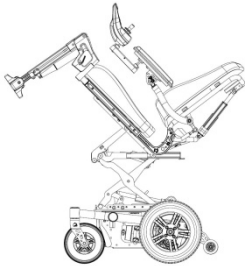

# X10

SERIES <sup>S</sup>

With Agilo Seating System

Tüv approved acc. To EN12184:2014  
Crash tested acc. To ISO7176-19:2008

Dimensions		RWD S
Maximum user weight	kg	100
Maximum speed	km/h	10 / 8 / (12.5)
Batteries	Ah	50
Total length	mm	1130
Total width	mm	540
Seat depth	mm	400 - 530
Seat width	mm	360-460
Seat height, cushion excluded	mm	390
Ground Clearance	mm	75
Backrest height*	mm	500-570
Powered backrest recline**	°	38
Powered tilt in space**	°	45
Powered seat lift**	mm	300
Drive Wheels (Puncture Protected)		3.00 X 8
Castor Wheels (Puncture Protected)		2.80/2.50 X 4