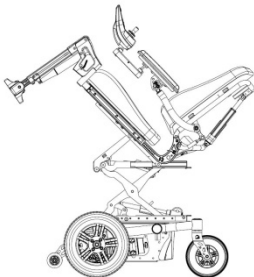

X10

SERIES ^S

With Agilo Seating System

TüV approved acc. to EN12184:2014
Crash tested acc. to ISO7176-19:2008

Dimensions		FWD S
Maximum user weight	kg	100
Maximum speed	km/h	10 / 8 / (12.5)
Batteries	Ah	50
Total length	mm	1130
Total width	mm	540
Seat depth	mm	400 - 530
Seat width	mm	360-460
Seat height, cushion excluded	mm	390
Ground Clearance	mm	75
Backrest height*	mm	500-570
Powered backrest recline**	°	38
Powered tilt in space**	°	45
Powered seat lift**	mm	300
Drive Wheels (Puncture Protected)		3.00 X 8
Castor Wheels (Puncture Protected)		2.80/2.50 X 4