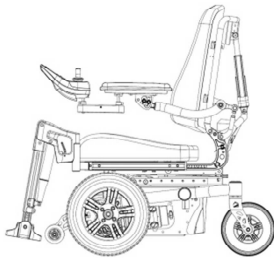

X10

SERIES ^S

With Agilo Seating System

TüV approved acc. to EN12184:2014
Crash tested acc. to ISO7176-19:2008

Dimensions		FWD S
Maximum user weight	kg	100
Maximum speed	km/h	10 / 8 / (12.5)
Batteries	Ah	50
Total length	mm	1130
Total width	mm	540
Seat depth	mm	400 - 530
Seat width	mm	360-460
Seat height, cushion excluded	mm	390
Ground Clearance	mm	75
Backrest height*	mm	500-570
Powered backrest recline**	°	38
Powered tilt in space**	°	45
Powered seat lift**	mm	300
Drive Wheels (Puncture Protected)		3.00 X 8
Castor Wheels (Puncture Protected)		2.80/2.50 X 4