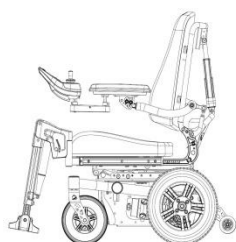

X10 SERIES

With Agilo Seating System

Tüv approved acc. To EN12184:2014
Crash tested acc. To ISO7176-19:2008

DIMENSIONS		RWD
Maximum user weight	kg	160
Maximum speed	km/h	10 / 8
Batteries	Ah	50/60/73
Total length	mm	1130
Total width	mm	620
Seat depth	mm	560
Seat width	mm	420-540
Seat height, cushion excluded	mm	390
Ground Clearance	mm	75
Backrest height*	mm	500-570
Powered backrest recline**	°	38
Powered tilt in space**	°	45
Powered seat lift	mm	300
Drive Wheels (Puncture Protected)		3.00 X 8
Castor Wheels (Puncture Protected)		2.80/2.50 X 4