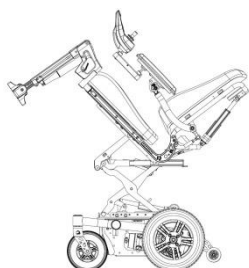

X10 SERIES

With Agilo Seating System

Tüv approved acc. To EN12184:2014
Crash tested acc. To ISO7176-19:2008

DIMENSIONS		RWD
Maximum user weight	kg	160
Maximum speed	km/h	10 / 8
Batteries	Ah	50/60/73
Total length	mm	1130
Total width	mm	620
Seat depth	mm	560
Seat width	mm	420-540
Seat height, cushion excluded	mm	390
Ground Clearance	mm	75
Backrest height*	mm	500-570
Powered backrest recline**	°	38
Powered tilt in space**	°	45
Powered seat lift	mm	300
Drive Wheels (Puncture Protected)		3.00 X 8
Castor Wheels (Puncture Protected)		2.80/2.50 X 4