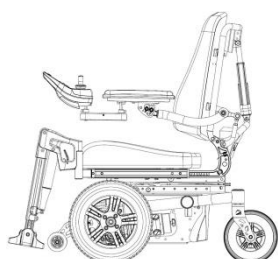

X10 SERIES

With Agilo Seating System

Tüv approved acc. To EN12184:2014
Crash tested acc. To ISO7176-19:2008

DIMENSIONS		FWD
Maximum user weight	kg	160
Maximum speed	km/h	10 / 8
Batteries	Ah	50/60/73
Total length	mm	1110
Total width	mm	620
Seat depth	mm	560
Seat width	mm	420-540
Seat height, cushion excluded	mm	390
Ground Clearance	mm	75
Backrest height*	mm	500-570
Powered backrest recline**	°	38
Powered tilt in space**	°	45
Powered seat lift	mm	300
Drive Wheels (Puncture Protected)		3.00 X 8
Castor Wheels (Puncture Protected)		2.80/2.50 X 4