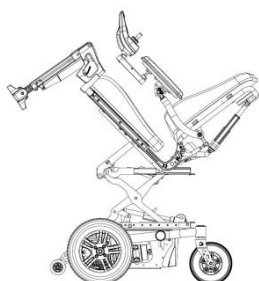

X10 SERIES

With Agilo Seating System

Tüv approved acc. To EN12184:2014
Crash tested acc. To ISO7176-19:2008

DIMENSIONS		FWD
Maximum user weight	kg	160
Maximum speed	km/h	10 / 8
Batteries	Ah	50/60/73
Total length	mm	1110
Total width	mm	620
Seat depth	mm	560
Seat width	mm	420-540
Seat height, cushion excluded	mm	390
Ground Clearance	mm	75
Backrest height*	mm	500-570
Powered backrest recline**	°	38
Powered tilt in space**	°	45
Powered seat lift	mm	300
Drive Wheels (Puncture Protected)		3.00 X 8
Castor Wheels (Puncture Protected)		2.80/2.50 X 4